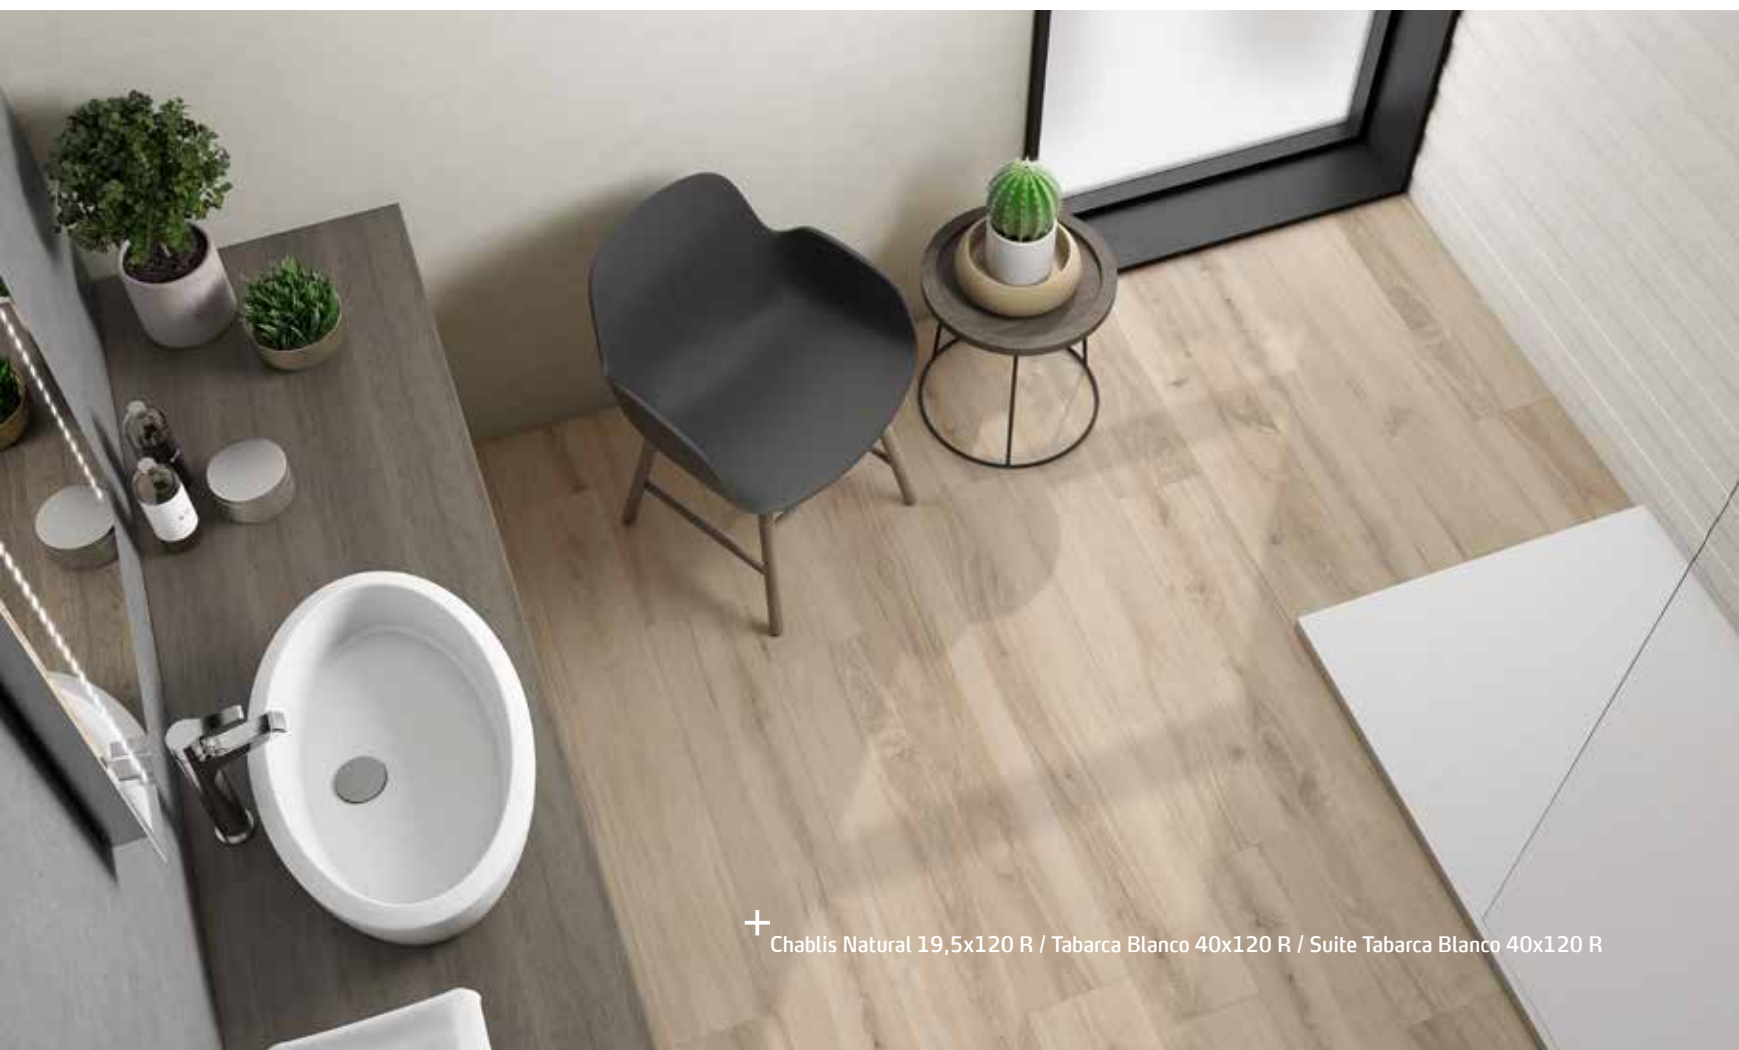

Vison

CHABLIS Vison 19,5x120 R / 8"x48" R
G55R0FP141

3 C3 R10 A

CHABLIS Antislip Vison 19,5x120 R / 8"x48" R
G55RAFP141

3 C3 R11 B

Rodapié Vison 9,5x120 / 4"x48"
G55T6GB141