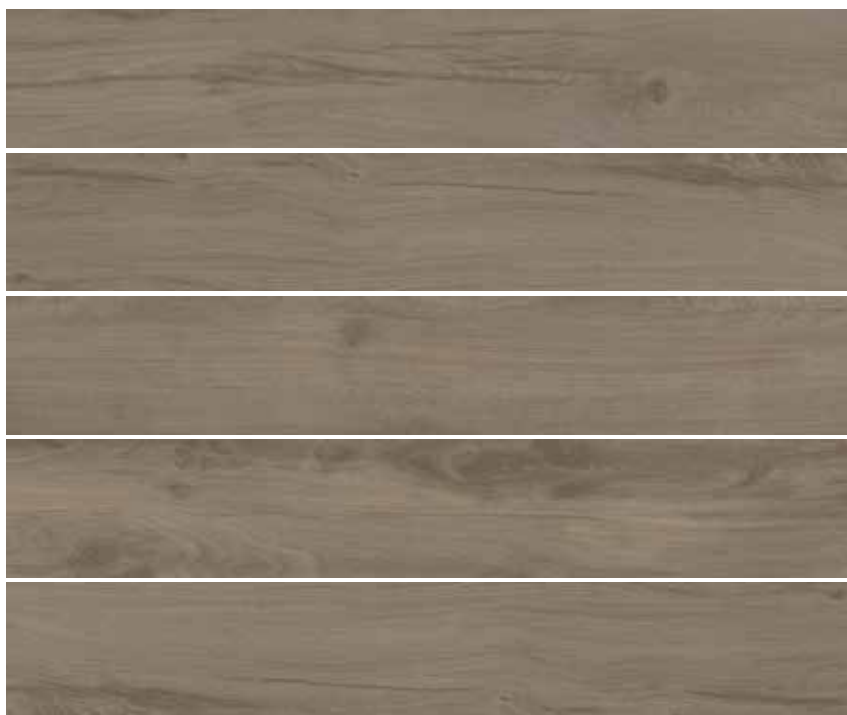

3 C3 R10 A

CHABLIS Antislip Roble 19,5x120 R / 8"x48" R
G55RAFP741

3 C3 R11 B

Rodapié Roble 9,5x120 / 4"x48"
G55T6GB741

Vison

CHABLIS Vison 19,5x120 R / 8"x48" R
G55R0FP141

3 C3 R10 A

CHABLIS Antislip Vison 19,5x120 R / 8"x48" R
G55RAFP141