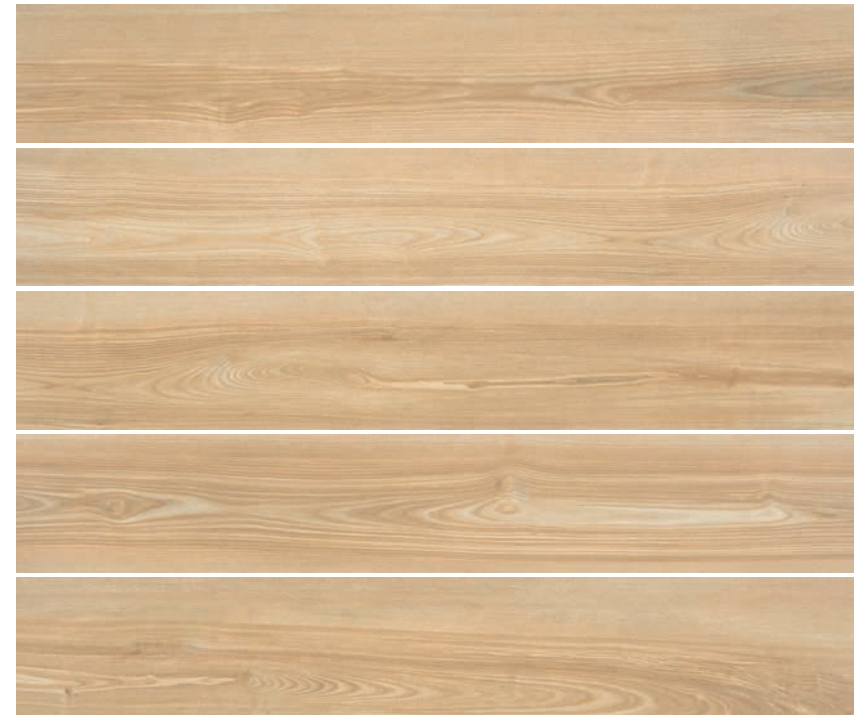

+ Colonial Almond 19,5x120 R / Inserto Vesta Arena 40x120 R

+ Colonial Nogal 19,5x120 R

COLONIAL

Porcelánico Masa Coloreada / Full Body Porcelain Tiles

Roble

COLONIAL Roble 19,5x120 R / 8"x48" R
GDVR0FP741