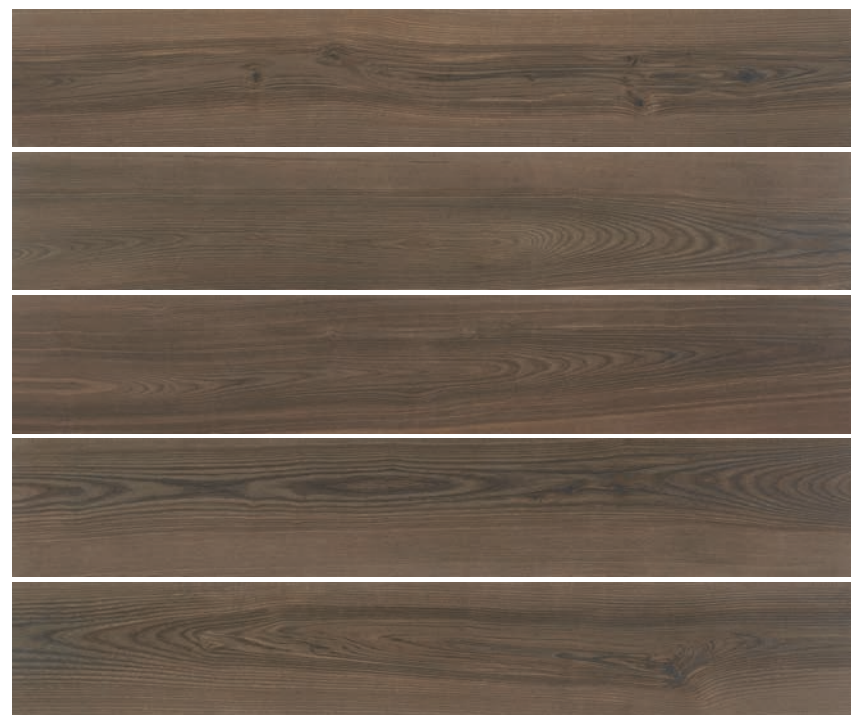

Nogal

COLONIAL Nogal 19,5x120 R / 8"x48" R
GWZROFP021

4 C1 R9

COLONIAL Antideslizante Nogal 19,5x120 R / 8"x48" R
GDVR1FP971

4 C3 R11

Peldaño Nogal 30x120 / 10"x48"

Rodapié Nogal 9,5x120 / 4"x48"
GDVE0GB971

19,5x120 R		Peldaño		Rodapié	
	8,00 pzs		42 box		8,00 pzs
	21,48 kg		902,16 kg		42 box
	0,9120 m²		38,300 m²		0,912 m²
					21,48 kg
					38,300 m²
					902,16 kg